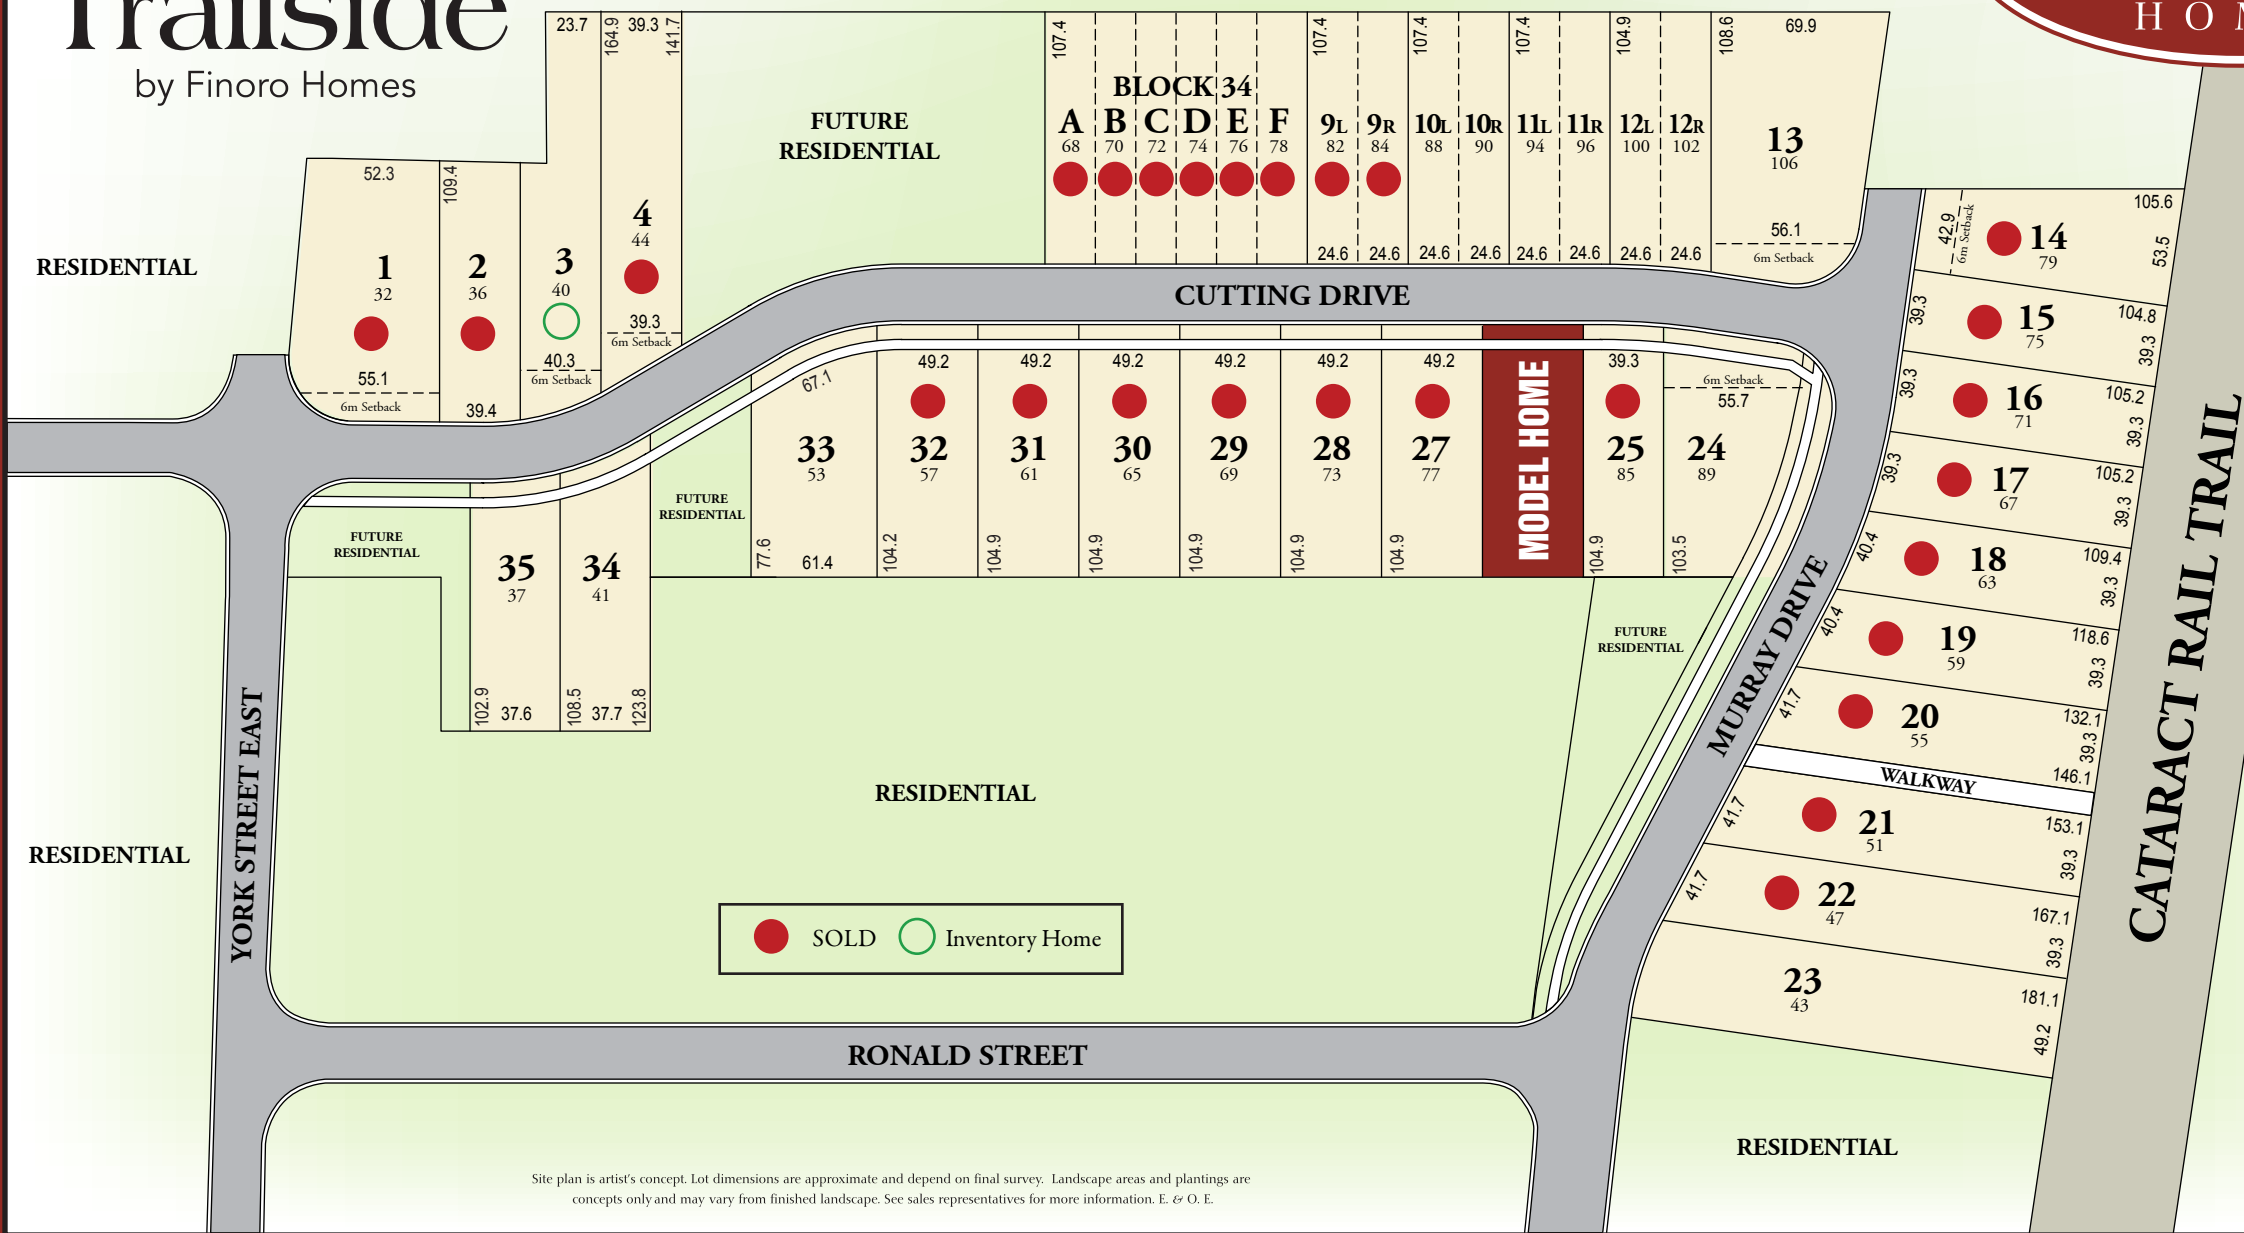

# Trailside

by Finoro Homes

AGRICULTURE

Site plan is artist's concept. Lot dimensions are approximate and depend on final survey. Landscape areas and plantings are concepts only and may vary from finished landscape. See sales representatives for more information. E. & O. E.