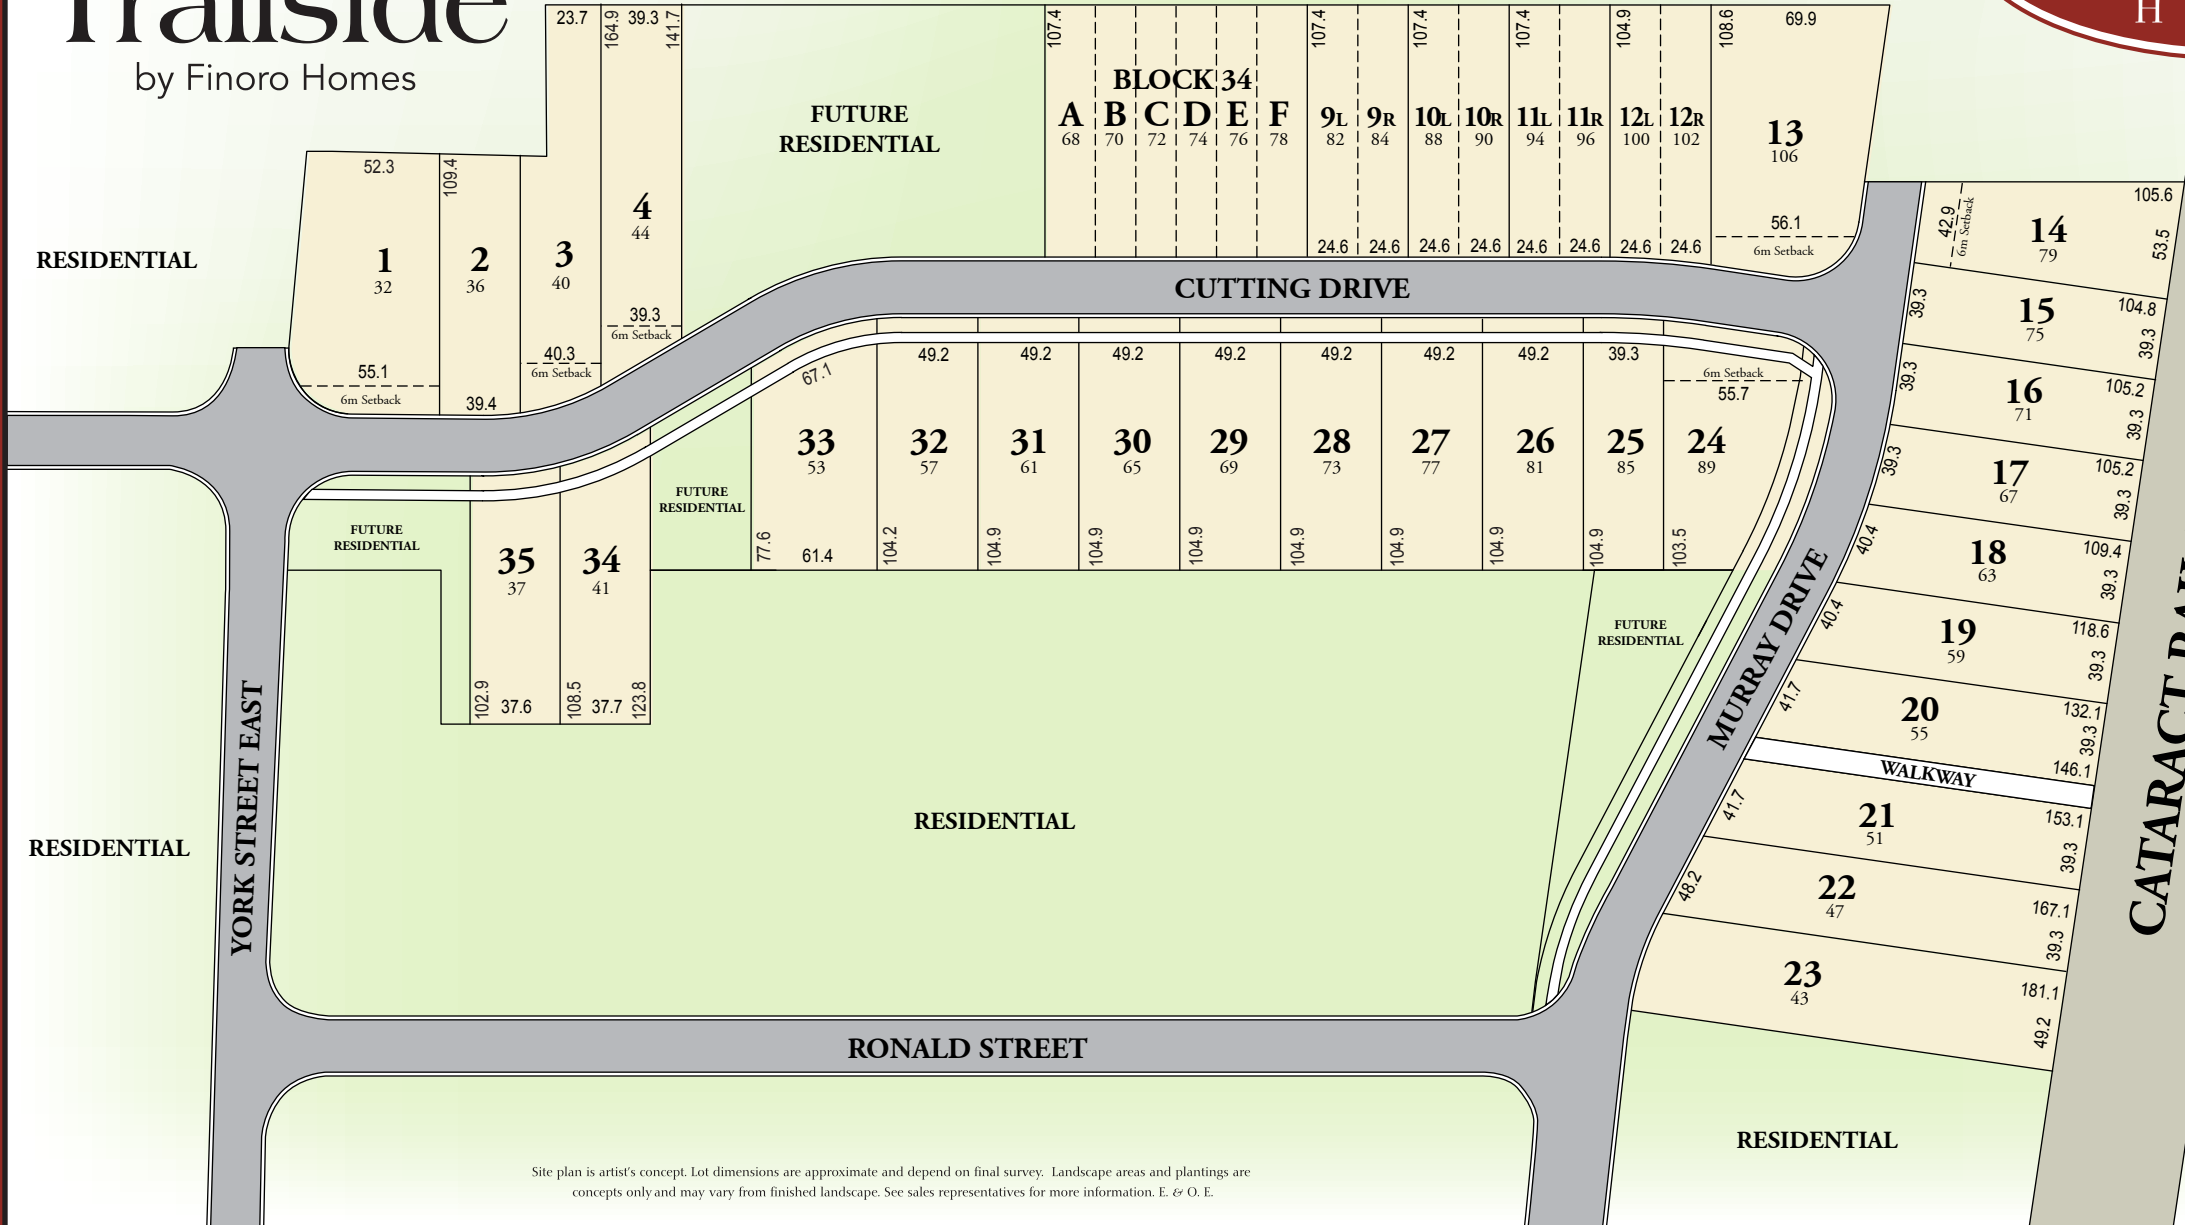

# Trailside

by Finoro Homes

AGRICULTURE

Site plan is artist's concept. Lot dimensions are approximate and depend on final survey. Landscape areas and plantings are concepts only and may vary from finished landscape. See sales representatives for more information. E. & O. E.