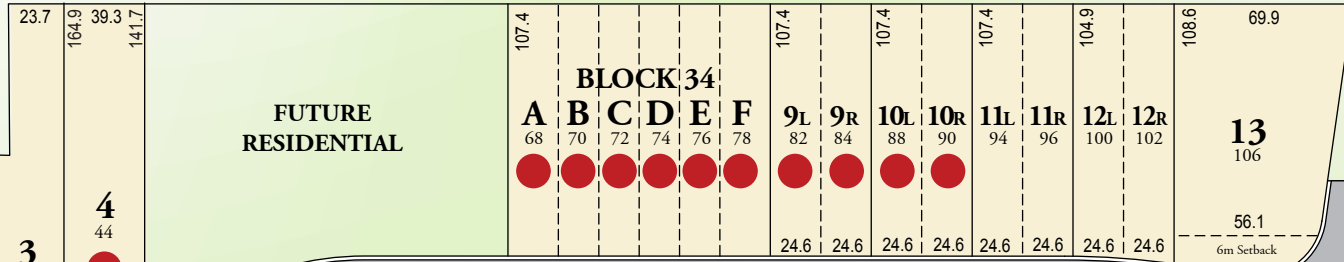

Trailside

by Finoro Homes

AGRICULTURE

RESIDENTIAL

RESIDENTIAL

YORK STREET EAST

CUTTING DRIVE

MODEL HOME

MURRAY DRIVE

CATARACT RAIL TRAIL

FUTURE RESIDENTIAL

FUTURE RESIDENTIAL

FUTURE RESIDENTIAL

RESIDENTIAL

FUTURE RESIDENTIAL

RESIDENTIAL

RONALD STREET

● SOLD
 ○ Inventory Home

Site plan is artist's concept. Lot dimensions are approximate and depend on final survey. Landscape areas and plantings are concepts only and may vary from finished landscape. See sales representatives for more information. E. & O. E.