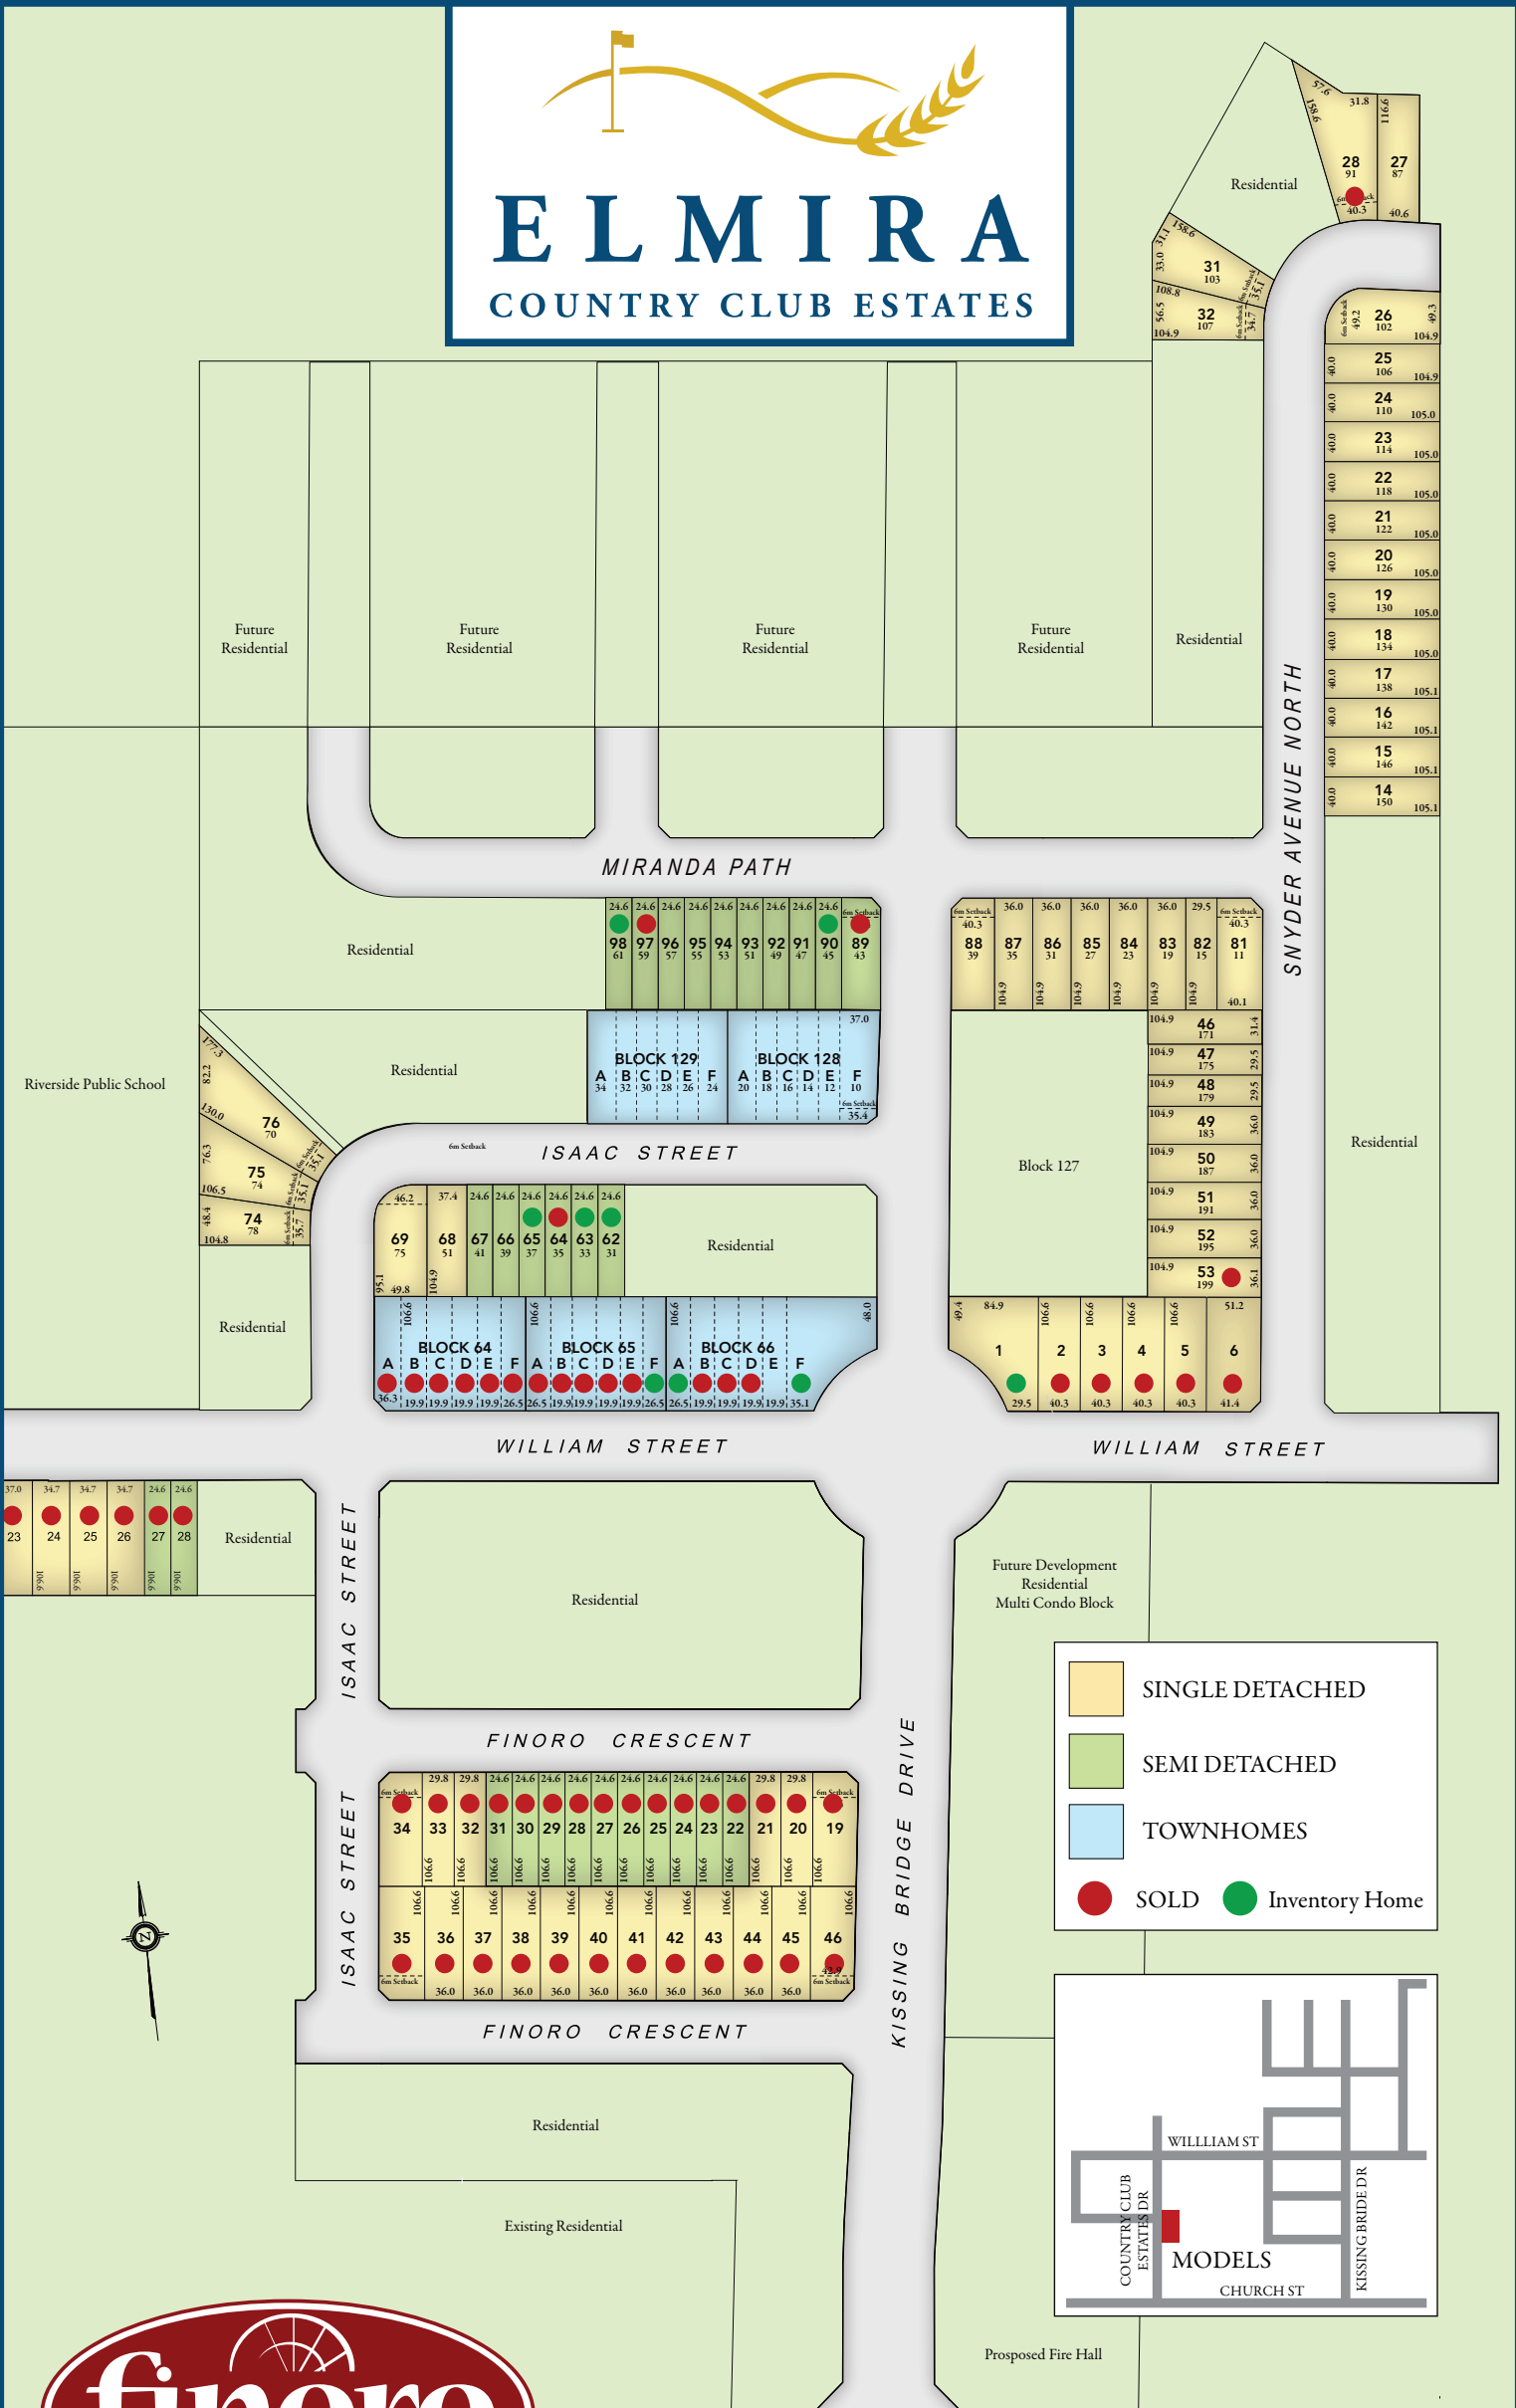

# ELMIRA

## COUNTRY CLUB ESTATES

**LEGEND**

- SINGLE DETACHED
- SEMI DETACHED
- TOWNHOMES
- SOLD
- Inventory Home

Regional Road No. 86 CHURCH STREET

Site plan is artist's concept. Lot dimensions are approximate and depend on final survey. Landscape areas and plantings are concepts only and may vary from finished landscape. See sales representatives for more information. E. & O. E.