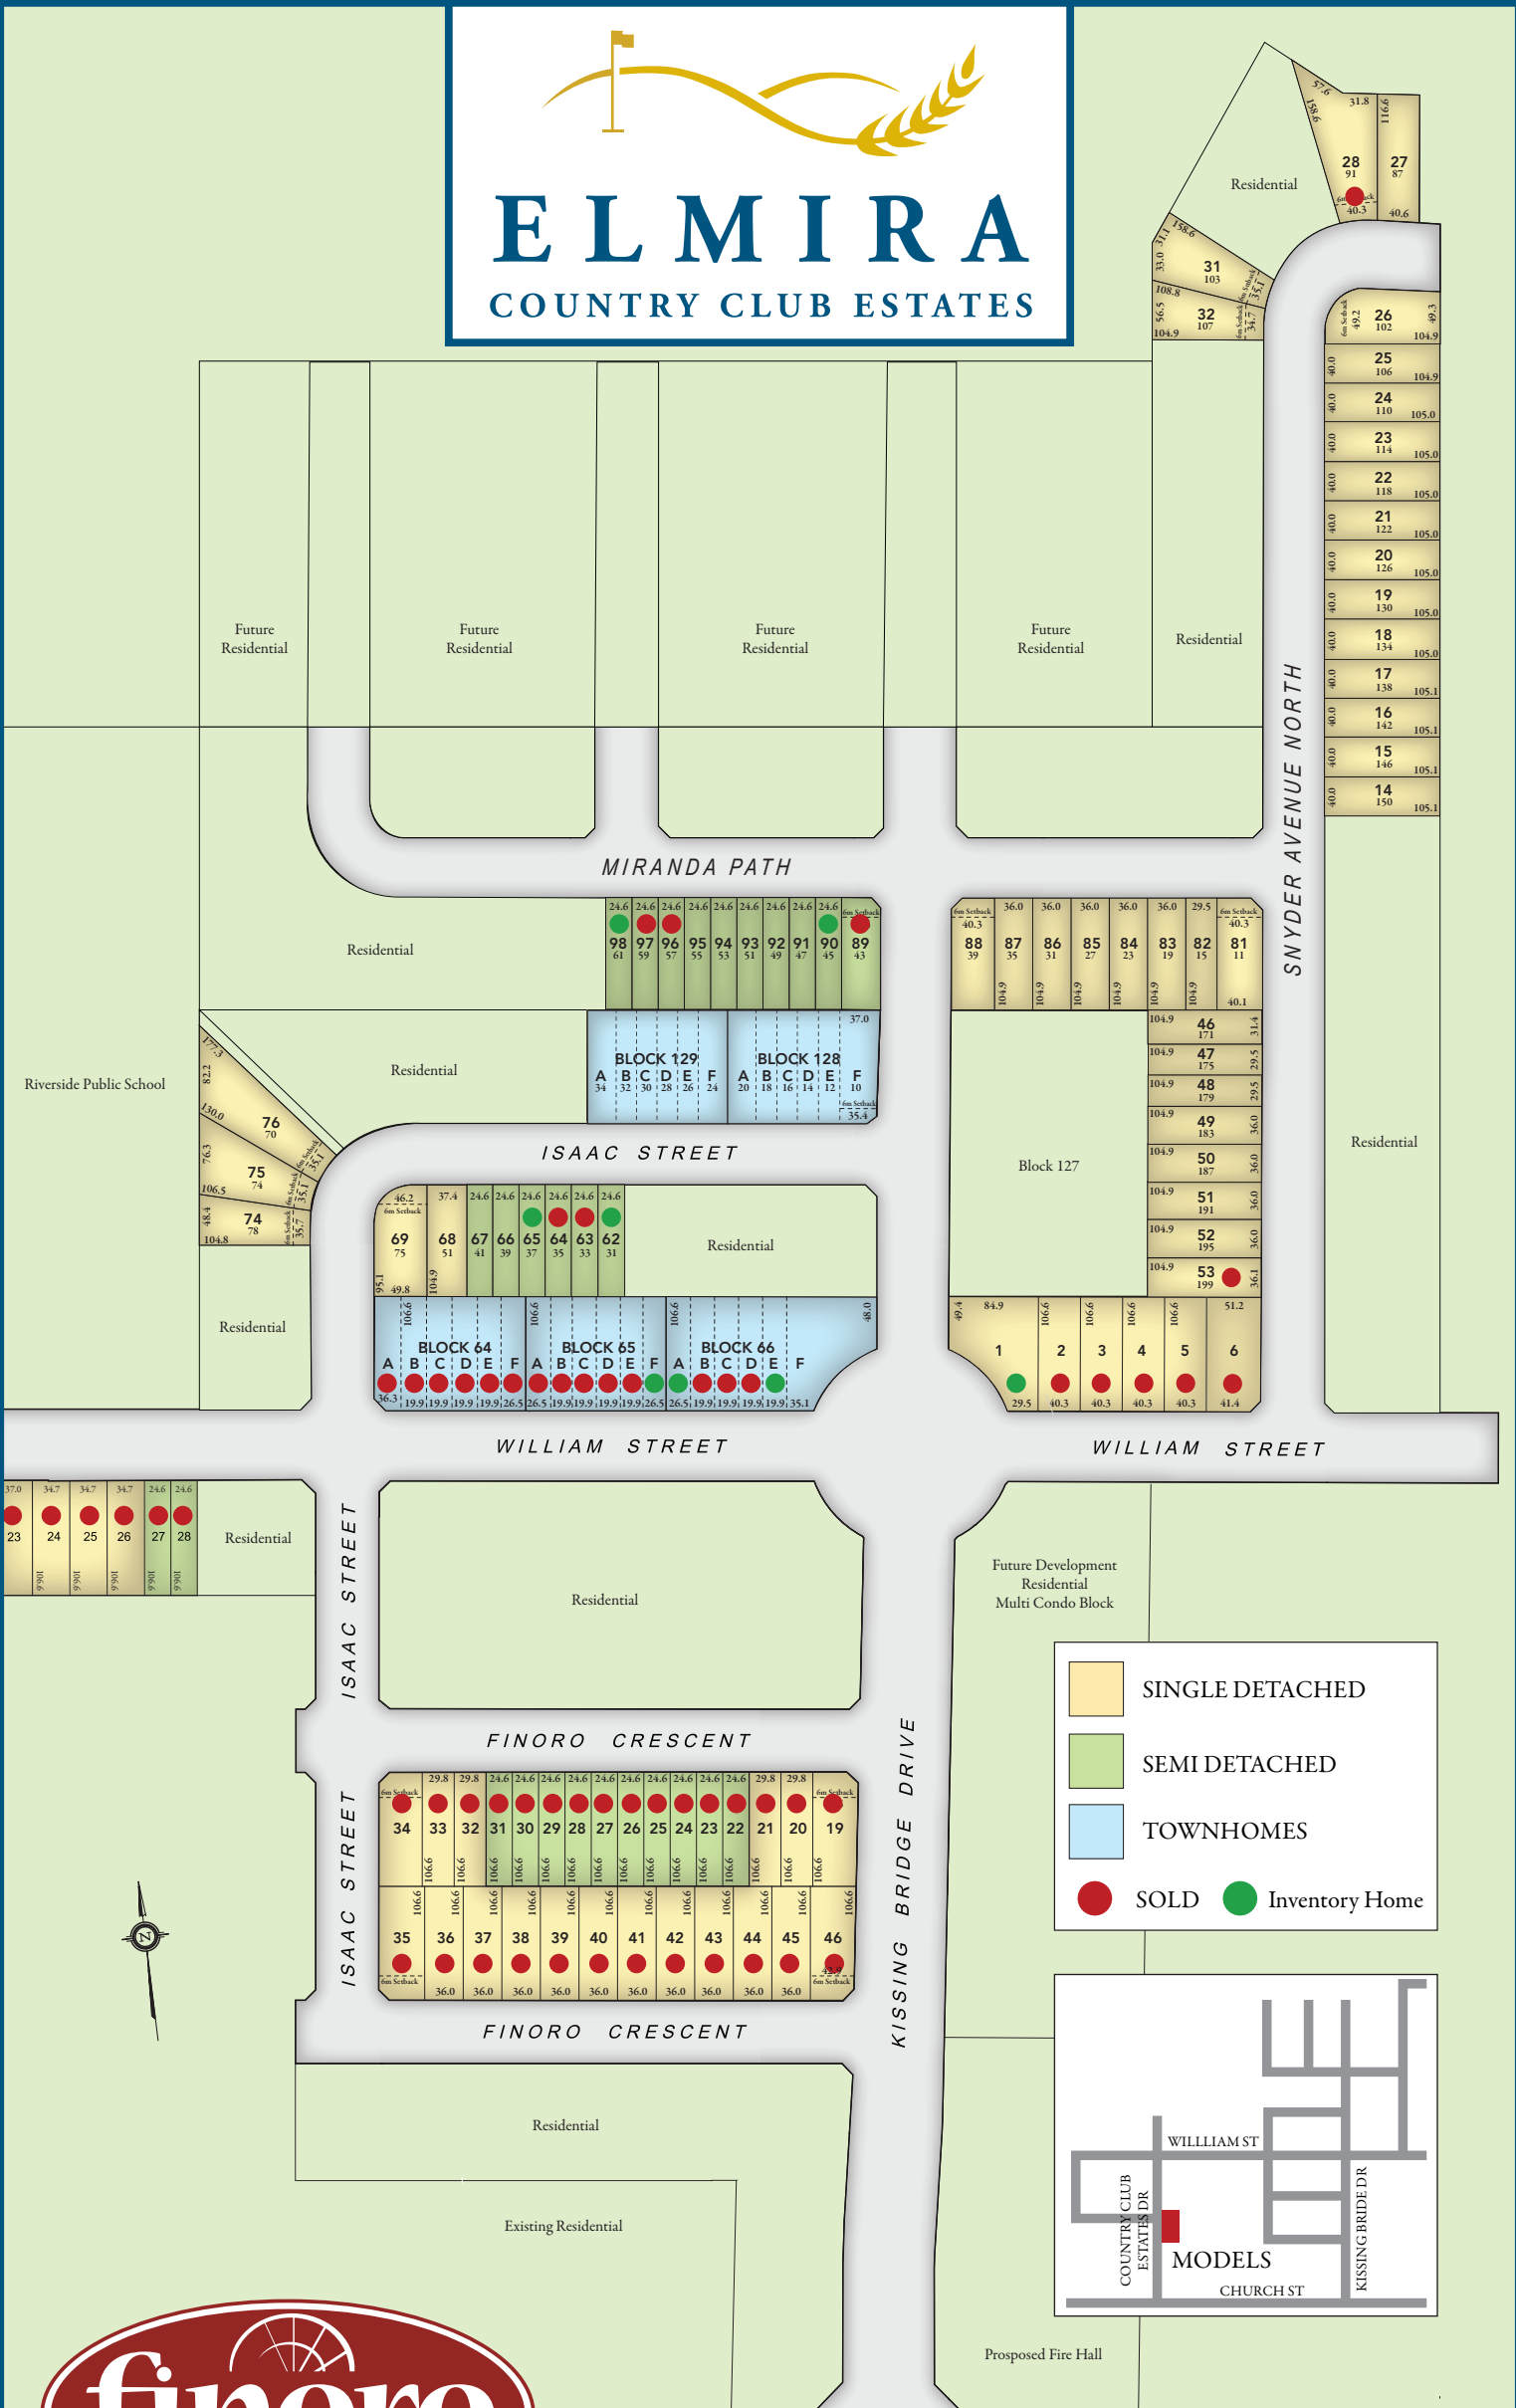

ELMIRA

COUNTRY CLUB ESTATES

Regional Road No. 86 CHURCH STREET

Site plan is artist's concept. Lot dimensions are approximate and depend on final survey. Landscape areas and plantings are concepts only and may vary from finished landscape. See sales representatives for more information. E. & O. E.